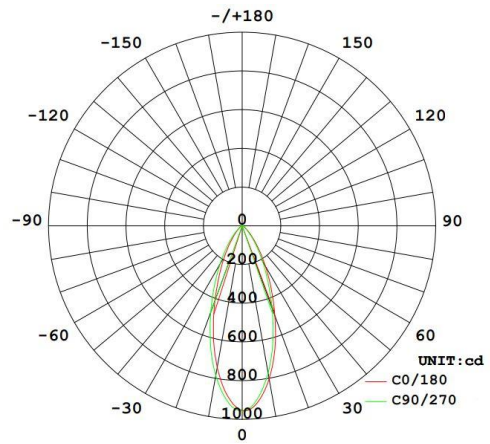

Sensor Data

Time Off Delay:	NA
Illuminance Switching Range:	NA
Sensitivity Range (%):	NA
Mounting Height (max):	NA
Detection Zone Diameter (max):	NA

Polar Intensity Diagram

Diagram for RATR6P03038-01 1 in 3000K. Other diagrams available on request