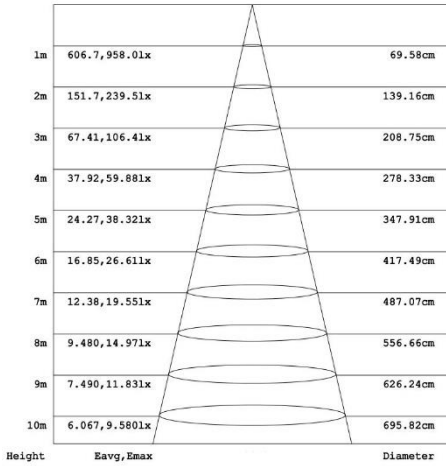

Diagram for RATR6P03038-01 1 in 3000K. Other diagrams available on request

Dimension Diagram

Code	RATT6P0x038	RATR6P0x038	RATR8P0x038	RATR011x060-01
Ø Diameter (mm):	104	91.5	91.5	91.5
D Depth (mm):	95	66	90	108