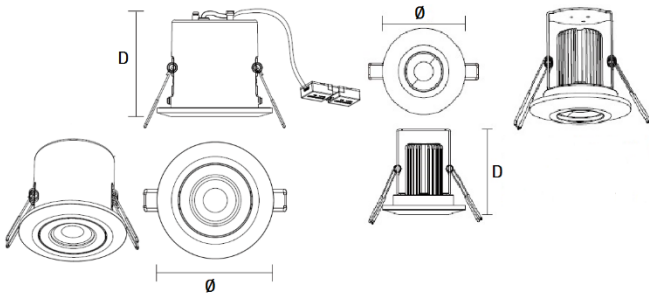

Diagram for RATR6P03038-01 1 in 3000K. Other diagrams available on request

Dimension Diagram

Code	RATT6P0x038	RATR6P0x038	RATR8P0x038	RATR011x060-01
Ø Diameter (mm):	104	91.5	91.5	91.5
D Depth (mm):	95	66	90	108