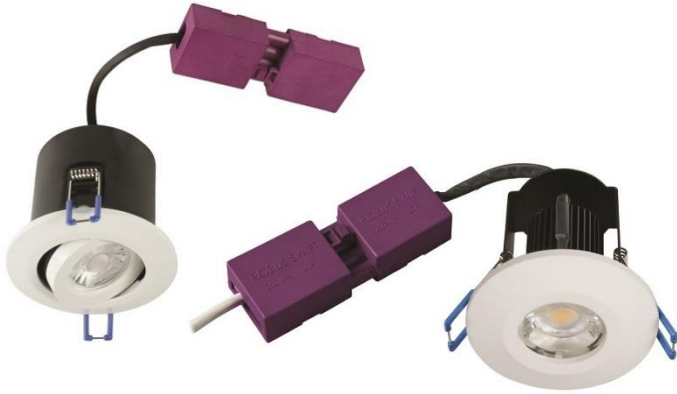

TRIUMPH ACTIVATE™ LED FIRE RATED

6W, 8W, 11W, IP65

PRODUCT INFORMATION DOCUMENT

FEATURES

- True ACTivate Driver-On-Board (DOB) Mains
- Operated technology - providing dimmability, driver efficiency and reliability (no electrolytic capacitor)
- Chip-On-Board (COB) for superb light output, high efficacy and long life
- LEDchroic optic & reflector achieving unequalled light distribution, uniformity and clarity, whilst replicating traditional dichroic aesthetics
- RATT6P have adjustable tilt of 25°
- Tested for use with I-Joists & Metal Web Joists

CONSTRUCTION

- Pressed steel bracket
- Die cast aluminium heat sink

Product Code:	RATR6P03038-01 RATR6P04038-01	RATR8P03038-01 RATR8P04038-01	RATR0113060-01 RATR0114060-01	RATT6P03038-01 RATT6P04038-01
Comparable to:	50W halogen	18W PL	26W PL	50W halogen
Total Power (W):	5.6	7.7	10.7	6
Power Factor:	0.9	0.9	0.9	0.95
Total Light Output (lm):	530/550	670/770	1000/1070	450/490
Total Emergency Light Output (lm):	NA	NA	285/320	NA
Efficacy (lm/cctW):	99/98	89/95	94/98	75/80
Lux at 1m (lux):	1000/800	1230/1350	1020/1080	860/890
Emergency Lux at 1m (lux):	NA	NA	NA	NA
CCT (K):	3000/4000	3000/4000	3000/4000	3000/4000
CRI:	80	80	80	80
IP:	65	65	65	65
Operation Temperature (°C):	-20 ≤ Ta ≤ +40	-20 ≤ Ta ≤ +40	-20 ≤ Ta ≤ +40	-20 ≤ Ta ≤ +35
Inrush Current:	4.24A/40ns	4.24A/40ns	11A/2us	0.31A/40ns
RG Value:	0	0	0	0
SDCM:	6	6	6	6
P _{ST} LM:	NA	NA	NA	NA
SVM:	NA	NA	NA	NA
Energy Class:	D	A	A	D
Rated Life to L70B50 (Hrs):	50000	50000	50000	50000
Dimensions ØxH (mm):	91.5x66	91.5x90	91.5x108	104x95
Cut out (mm):	70	70	70	89
Weight (kg):	0.27	0.32	0.37	0.4

Separate Control Gear Information

Type of Light Source:	LED	LED	LED	LED
Full Load Efficiency (%):	NA	NA	NA	NA
P _{NET} (W):	NA	NA	NA	NA
Dimensions (mm):	NA	NA	NA	NA

Product is certified to all the relevant standards.